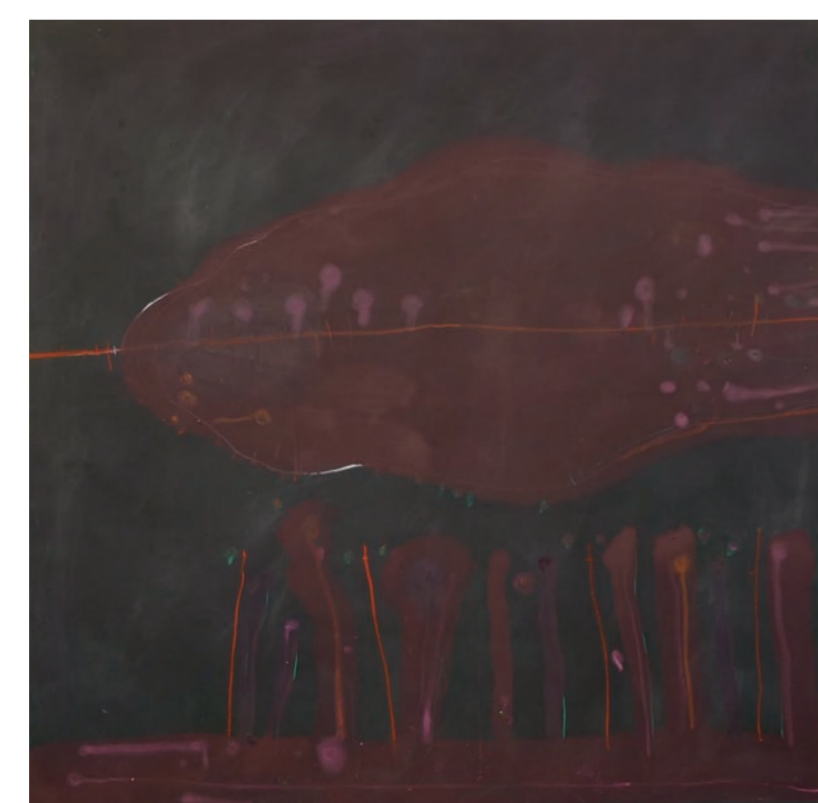

Between two worlds I
2009/2011
Mixed media on canvas
150 cm H x 150 cm W