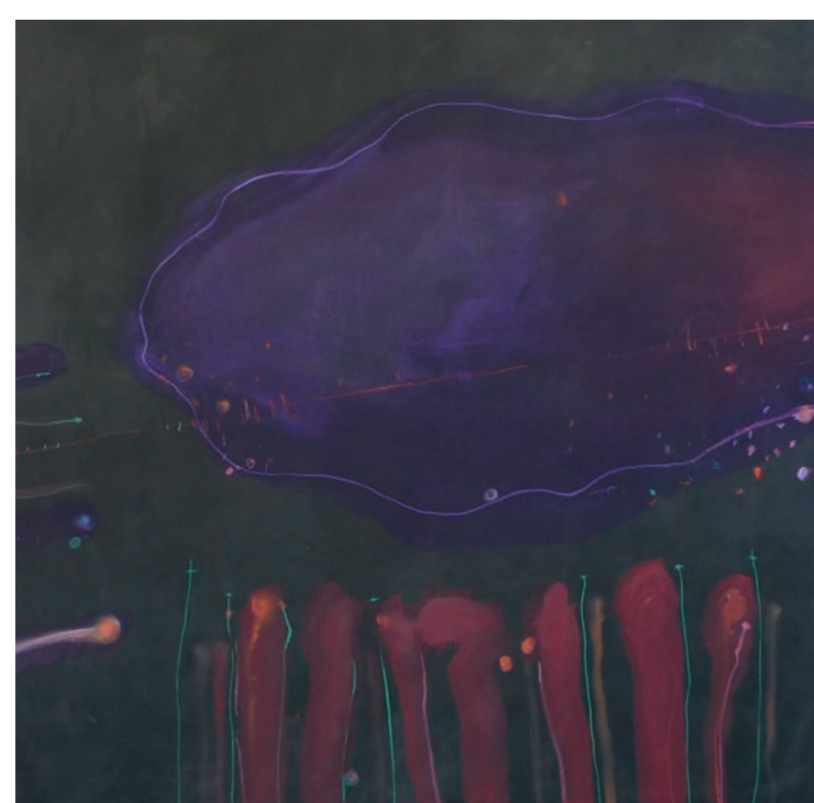

Between two worlds II
2009/2011
Mixed media on canvas
150 cm H x 150 cm W

ISLAND to ISLAND AUSTRALIA / SARK / ORKNEY

TIM WINTERS

17 March – 15 April 2012

Cowra Regional Art Gallery
77 Darling Street, Cowra NSW 2794
Hours: Tuesday to Saturday 10am – 4pm, Sunday 2pm – 4pm
Phone: 02 6340 2190 Fax: 02 6340 2191
Email: cowraartgallery@cowra.nsw.gov.au Website: www.cowraartgallery.com.au

Catalogue published by Cowra Regional Art Gallery. All rights reserved. © Tim Winters.
No part of this catalogue can be reproduced without written permission by the publisher.
Catalogue design by Tim Winters. Special thanks to ARMEDIA, Sydney.

This exhibition is presented by Cowra Regional Art Gallery in association with
Tim Winters winning the Central West Regional Artists Award.

The Cowra Regional Art Gallery is a cultural facility of the Cowra Shire Council.