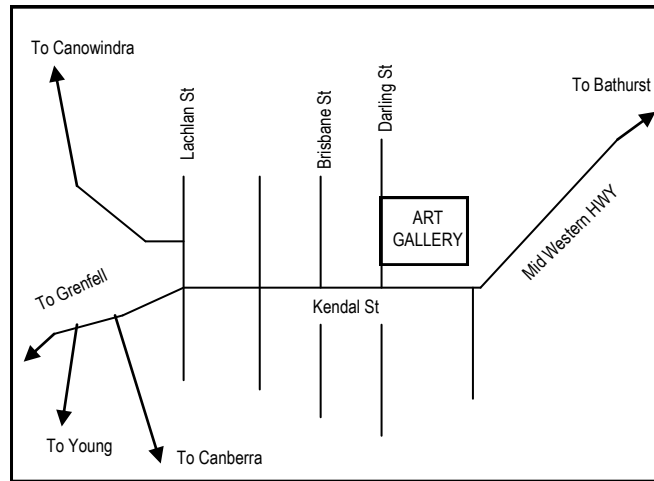

Cowra Regional Art Gallery is a cultural facility of the Cowra Shire Council

Cowra Regional Art Gallery
P 02 6340 2190 F 02 6340 2191
Email: cowraartgallery@cowra.nsw.gov.au
www.cowraartgallery.com.au
Open Tuesday-Saturday 10-4
Sunday 2-4 (Closed Monday)
Admission is Free

COWRA REGIONAL ART GALLERY

The FRIENDS of the GALLERY

MEMBERSHIP FORM